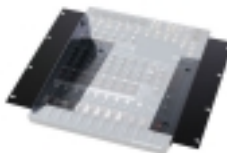

Rack mount kit for MG124C and MG124CX

Add to Cart
63
309
309
shop.cart
cartadd
183
com virtuemart